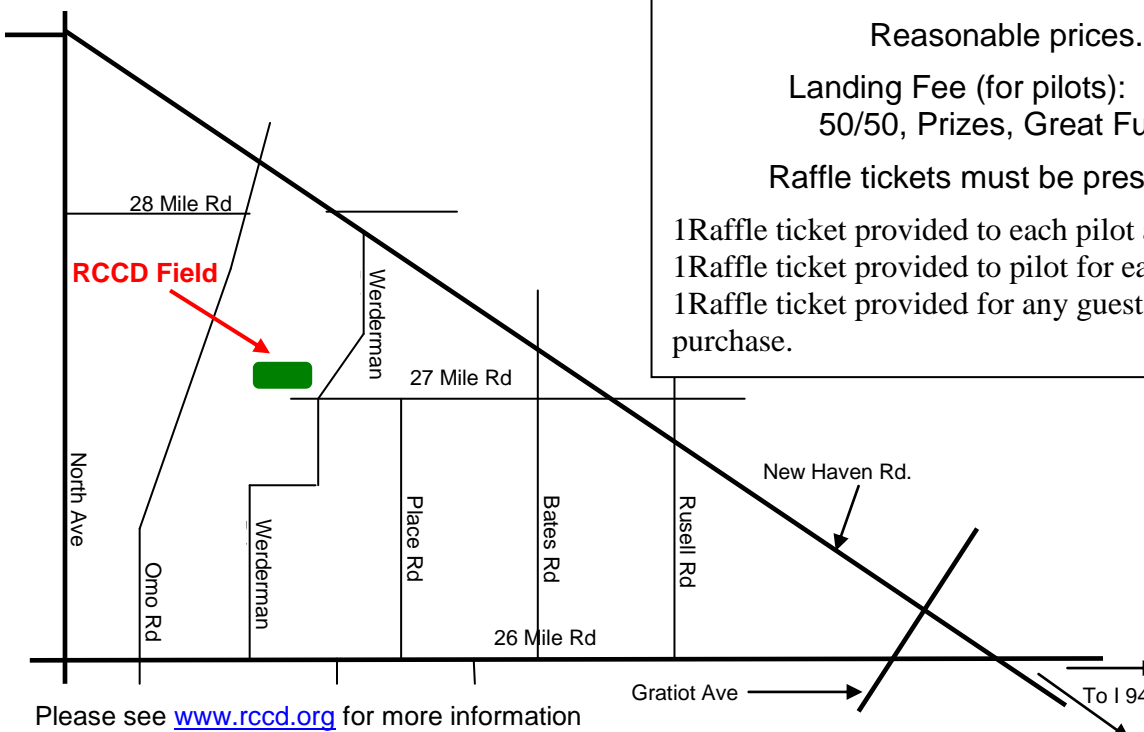

ENJOY AN AIR SHOW FOR THE FAMILY!!!

Ample parking and bleacher seating.

Food and Refreshments available at very

Reasonable prices.

Landing Fee (for pilots): $8.00

50/50, Prizes, Great Fun!!!

Raffle tickets must be present to win

1 Raffle ticket provided to each pilot at registration,
1 Raffle ticket provided to pilot for each flight
1 Raffle ticket provided for any guest with $5 food purchase.